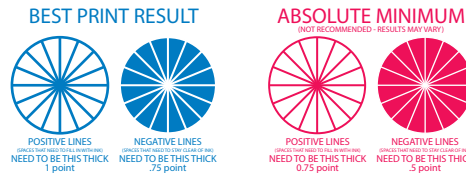

**FULL COLOR
ORGANIC PRESS TEMPLATE**

**USE THESE LINE WEIGHT WHEELS TO ENSURE YOUR ART IS PRINTABLE
DO NOT RESIZE THE WHEELS - THEY SHOULD BE 1/2" ROUND**

PRODUCT:
Arc L4865
Tall Boy Can Glass
16oz

ART SPEC:
VECTOR ART PREFERRED (.AI, .EPS, .PDF)

**RASTER ARTWORK ACCEPTED - ARTWORK MUST BE:
PRINT SIZE + 360 PPI CMYK (.PSD, .TIF, .JPEG, .BMP)**

LIP LINE >-----< LIP LINE

SIDE 1
65 x 70mm

SIDE 2
65 x 70mm

**THIS IS THE STANDARD IMPRINT AREA
FOR FULL COLOR CMYK ORGANIC PRESS**

WRAP
213.6 x 70mm

LIP LINE >-----< LIP LINE

SIDE 1
65 x 125mm

SIDE 2
65 x 125mm

**THIS IS THE FULL IMPRINT AREA
FOR FULL COLOR CMYK ORGANIC PRESS**

**UTILIZING THIS FULL IMPRINT AREA
WILL INCUR AN ADDITIONAL COST**

WRAP
213.6 x 125mm