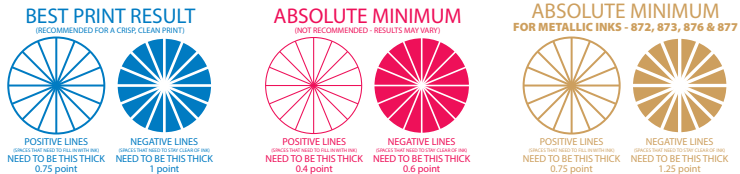

**USE THESE LINE WEIGHT WHEELS TO ENSURE YOUR ART IS PRINTABLE
DO NOT RESIZE THE WHEELS - THEY SHOULD BE 1/2" ROUND**

PRODUCT:
Libbey 8466
Citation Tall Wine
6.5oz

ORDER:
XXXXXX
OUTPUT:
MM/YY

ART ID:
XXXXX
INKS:
1. XXXX

<<< **LIP LINE** >>>

STANDARD PLACEMENT: 3/4" FROM LIP
STANDARD PRINT AREA: 1 3/4"w x 1 3/4"h

STANDARD WRAP PRINT AREA: 7"w x 1 3/4"h
1C WRAPS ONLY
(GAP OF +/- 3/4")

SIDE 1

WRAP

SIDE 2

**USE THIS FOR SPOT COLOR
DIRECT PRINT ONLY**

1 COLOR PRINTS ONLY!

ART SPEC:
VECTOR ART PREFERRED (.AI, .EPS, .PDF)

RASTER ARTWORK ACCEPTED - ARTWORK MUST BE:
PRINT SIZE + 600 PPI CMYK (.PSD, .TIF, .JPEG, .BMP)

**FULL COLOR
ORGANIC PRESS TEMPLATE**

**USE THESE LINE WHEELS TO ENSURE YOUR ART IS PRINTABLE
DO NOT RESIZE THE WHEELS - THEY SHOULD BE 1/2" ROUND**

PRODUCT:
Libbey 8466
Citation Tall Wine
6.5oz

LIP LINE > _____ < **LIP LINE**

SIDE 1
44.5 x 35mm

SIDE 2
44.5 x 35mm

WRAP
192.27 x 35mm

ART SPEC:
VECTOR ART PREFERRED (.AI, .EPS, .PDF)

RASTER ARTWORK ACCEPTED - ARTWORK MUST BE:
PRINT SIZE + 600 PPI CMYK (.PSD, .TIF, .JPEG, .BMP)